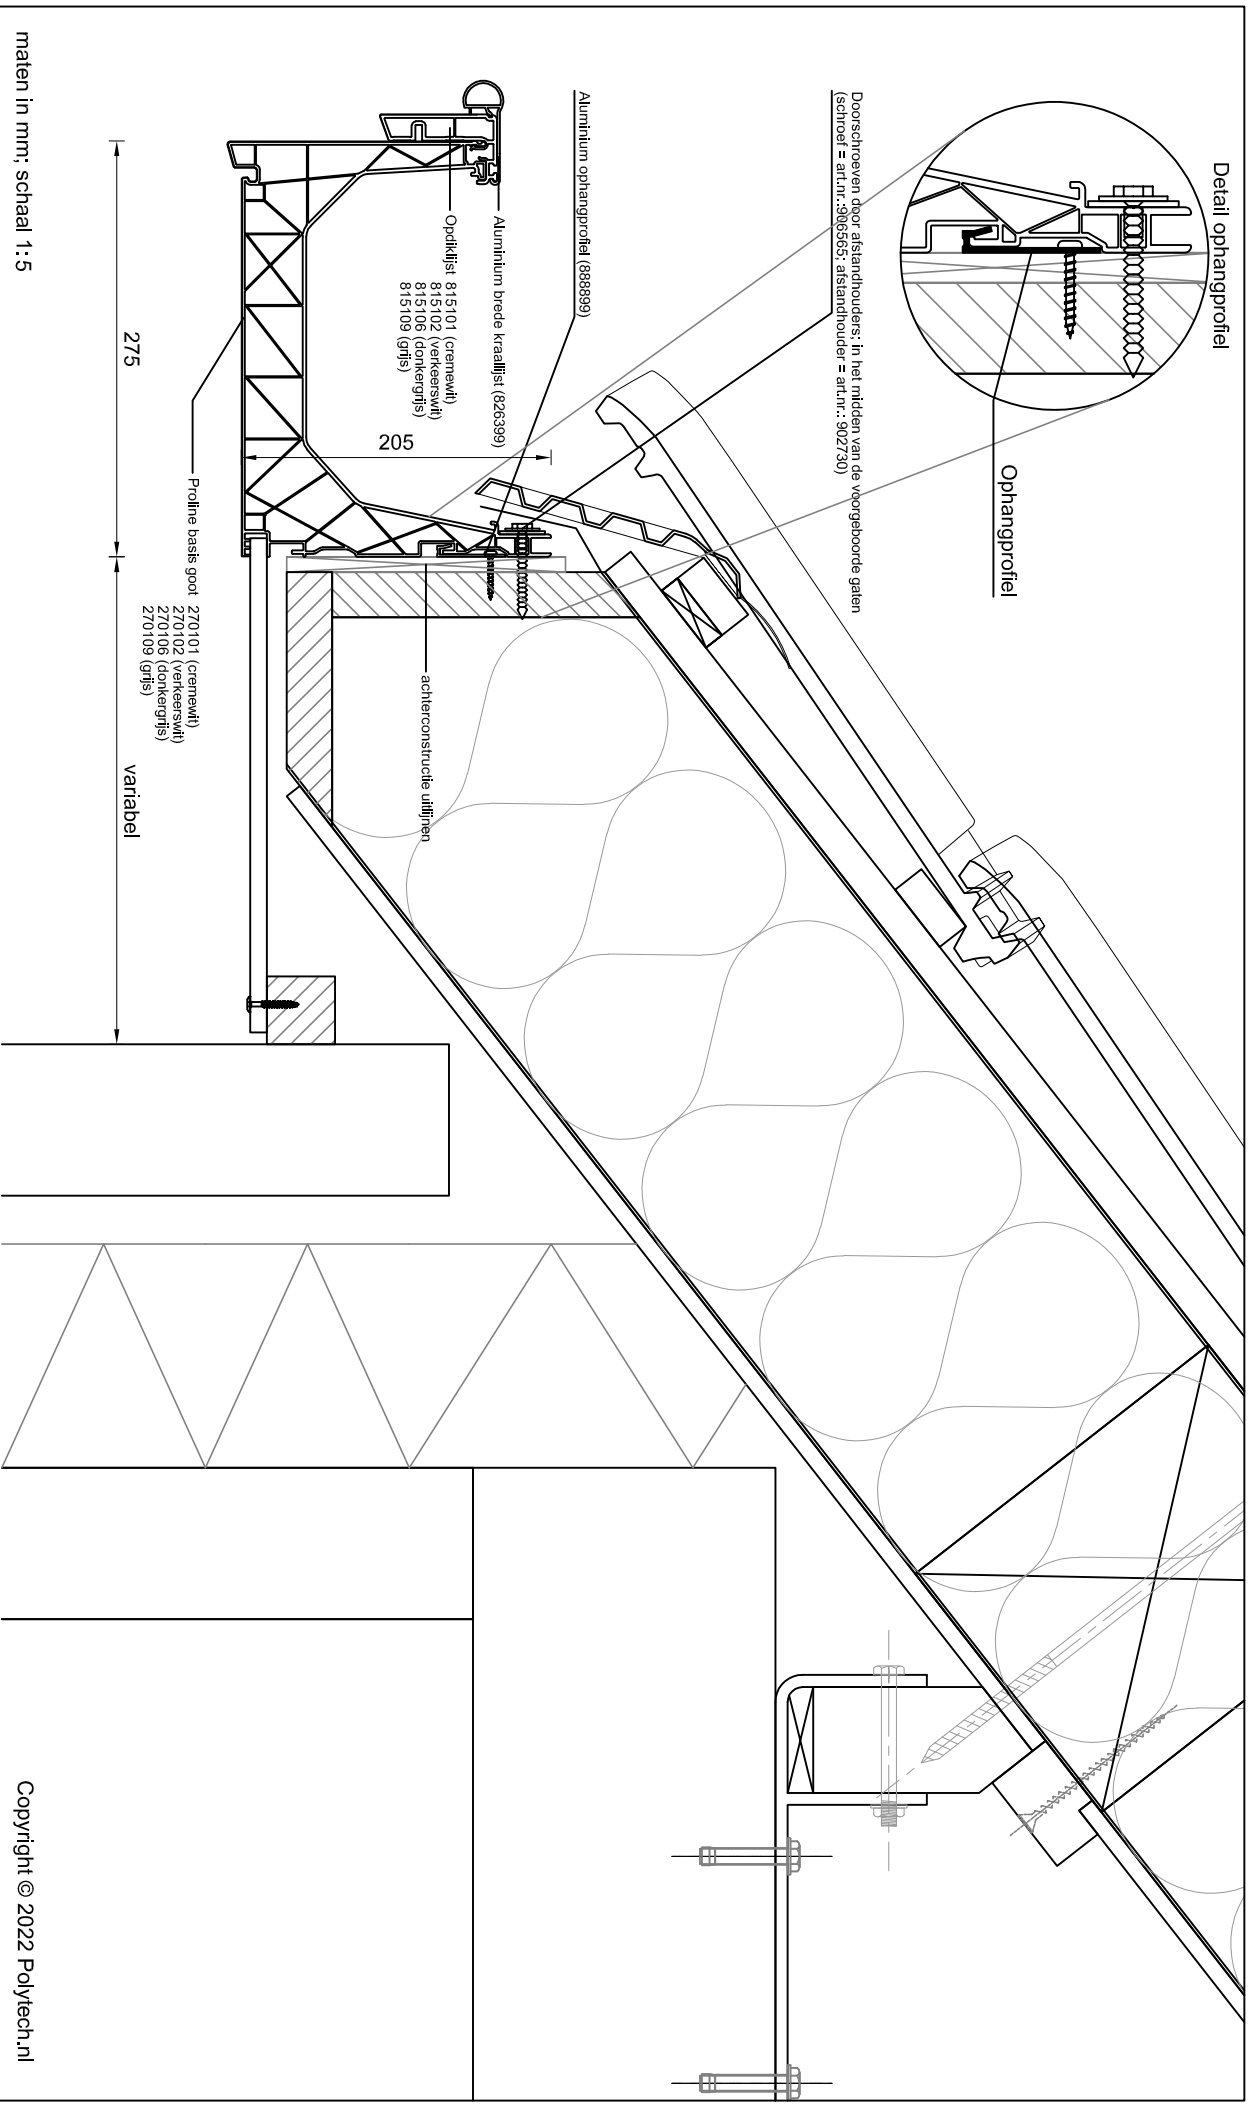

Betreff: Proline basis goot met opdklijst en aluminium brede kraallijst
Plafond in achterspanning

Detailnummer:

275.51.63.67

A4 Polytech Kunststoffen BV Nijverheidslaan 56 9581 EK Musselkanaal T: +31 (0)599-417 444 F: +31 (0)599-417 170 www.polytech.nl info@polytech.nl

Polytech
dakgoten & dakranden