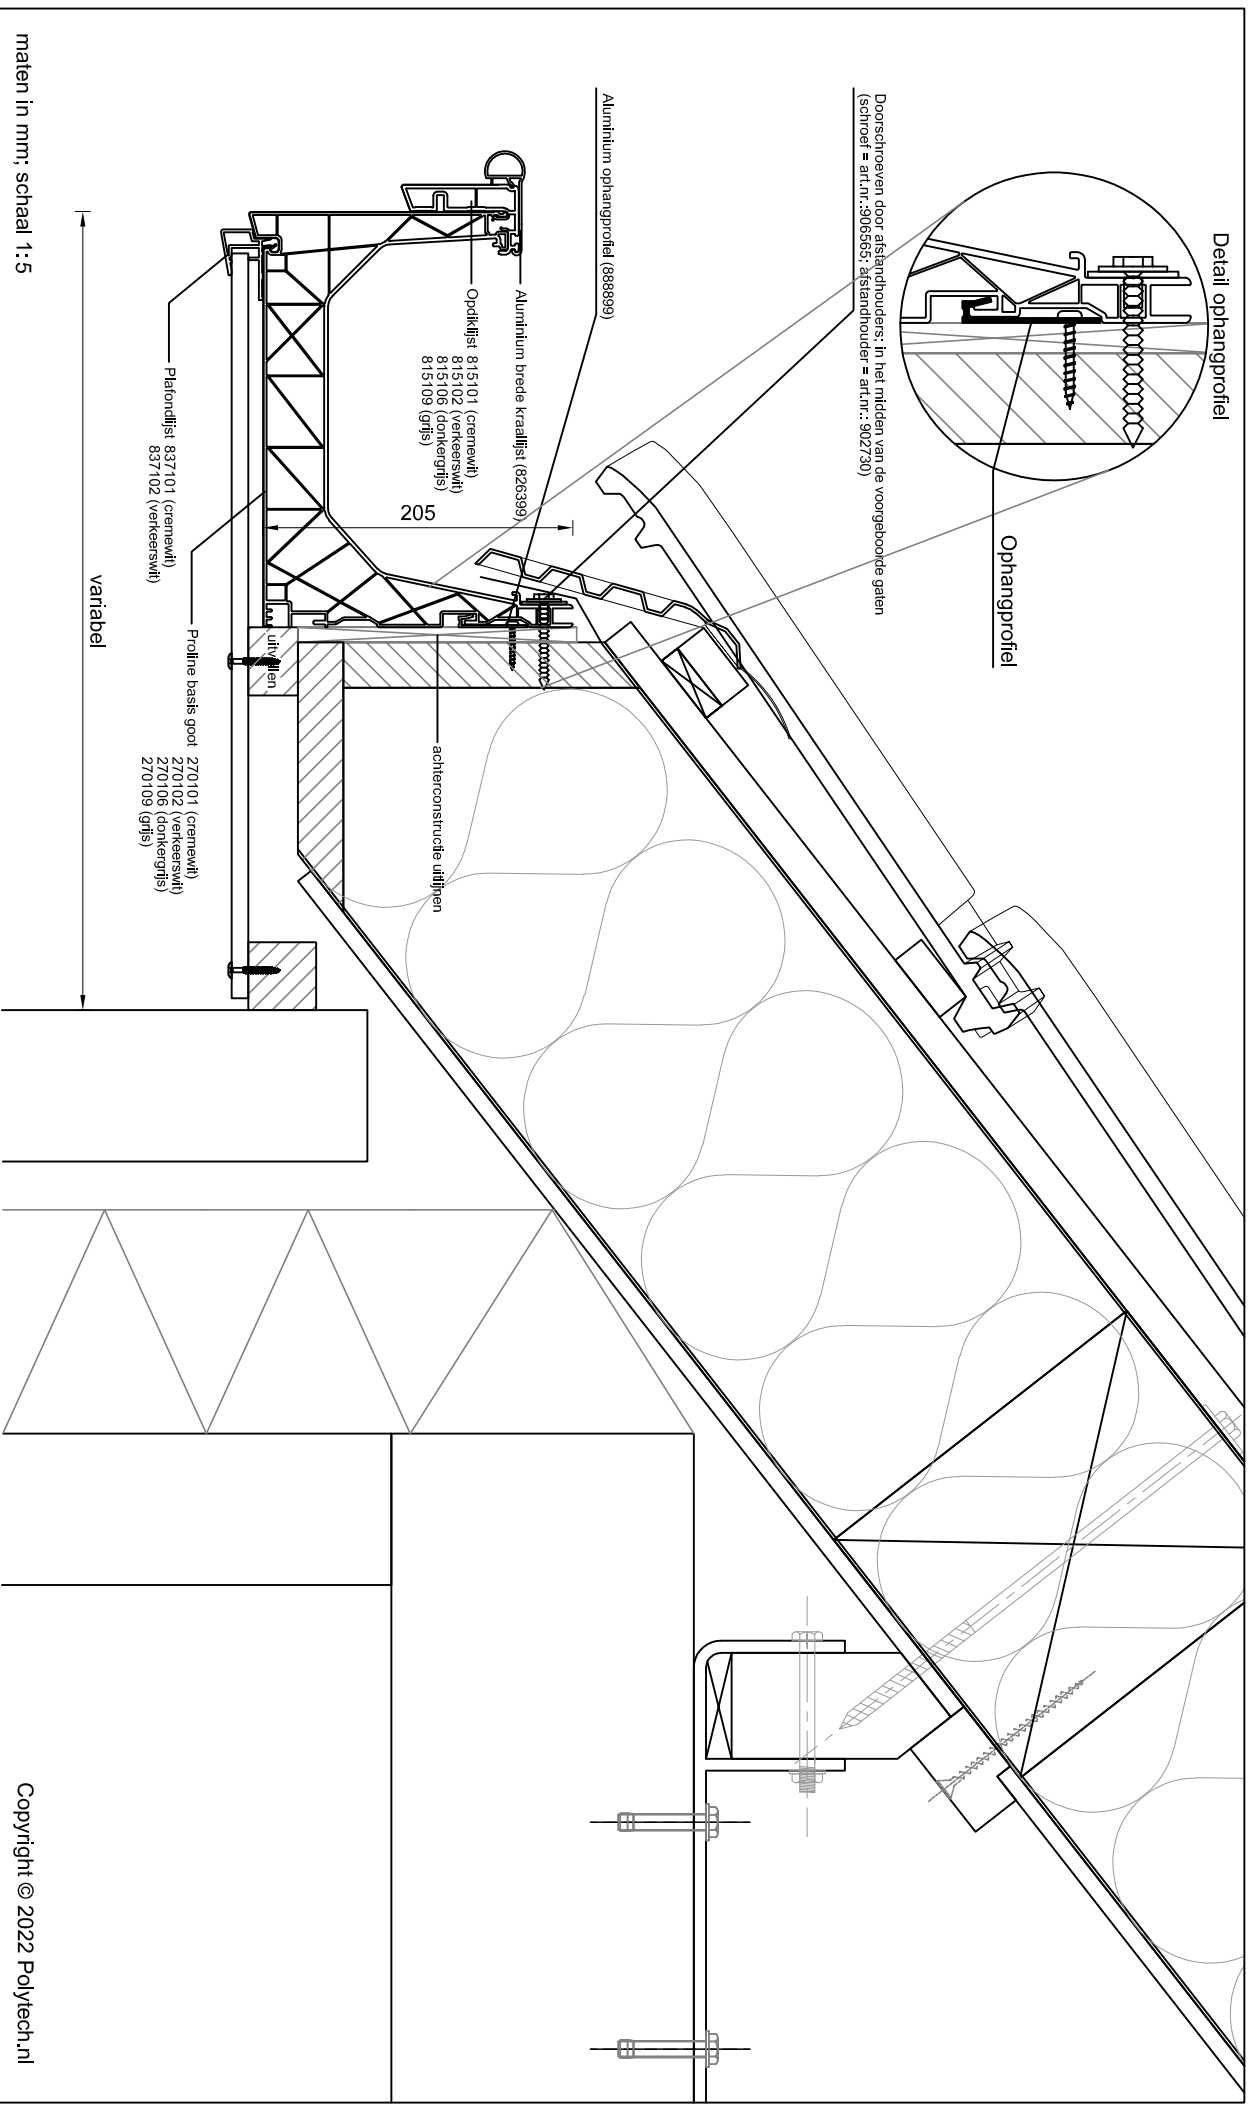

Betreff: Proline basis goot met opdklijst en aluminium brede kraallijst
Plafondlijst en 10 mm plafond

Detailnummer:

275.51.63.71.67

A4

Polytech Kunststoffen BV Nijverheidslaan 56 9581 EK Musselkanaal T: +31 (0)599-417 444 F: +31 (0)599-417 170 www.polytech.nl info@polytech.nl

Polytech
dakgoten & dakranden

Copyright © 2022 Polytech.nl