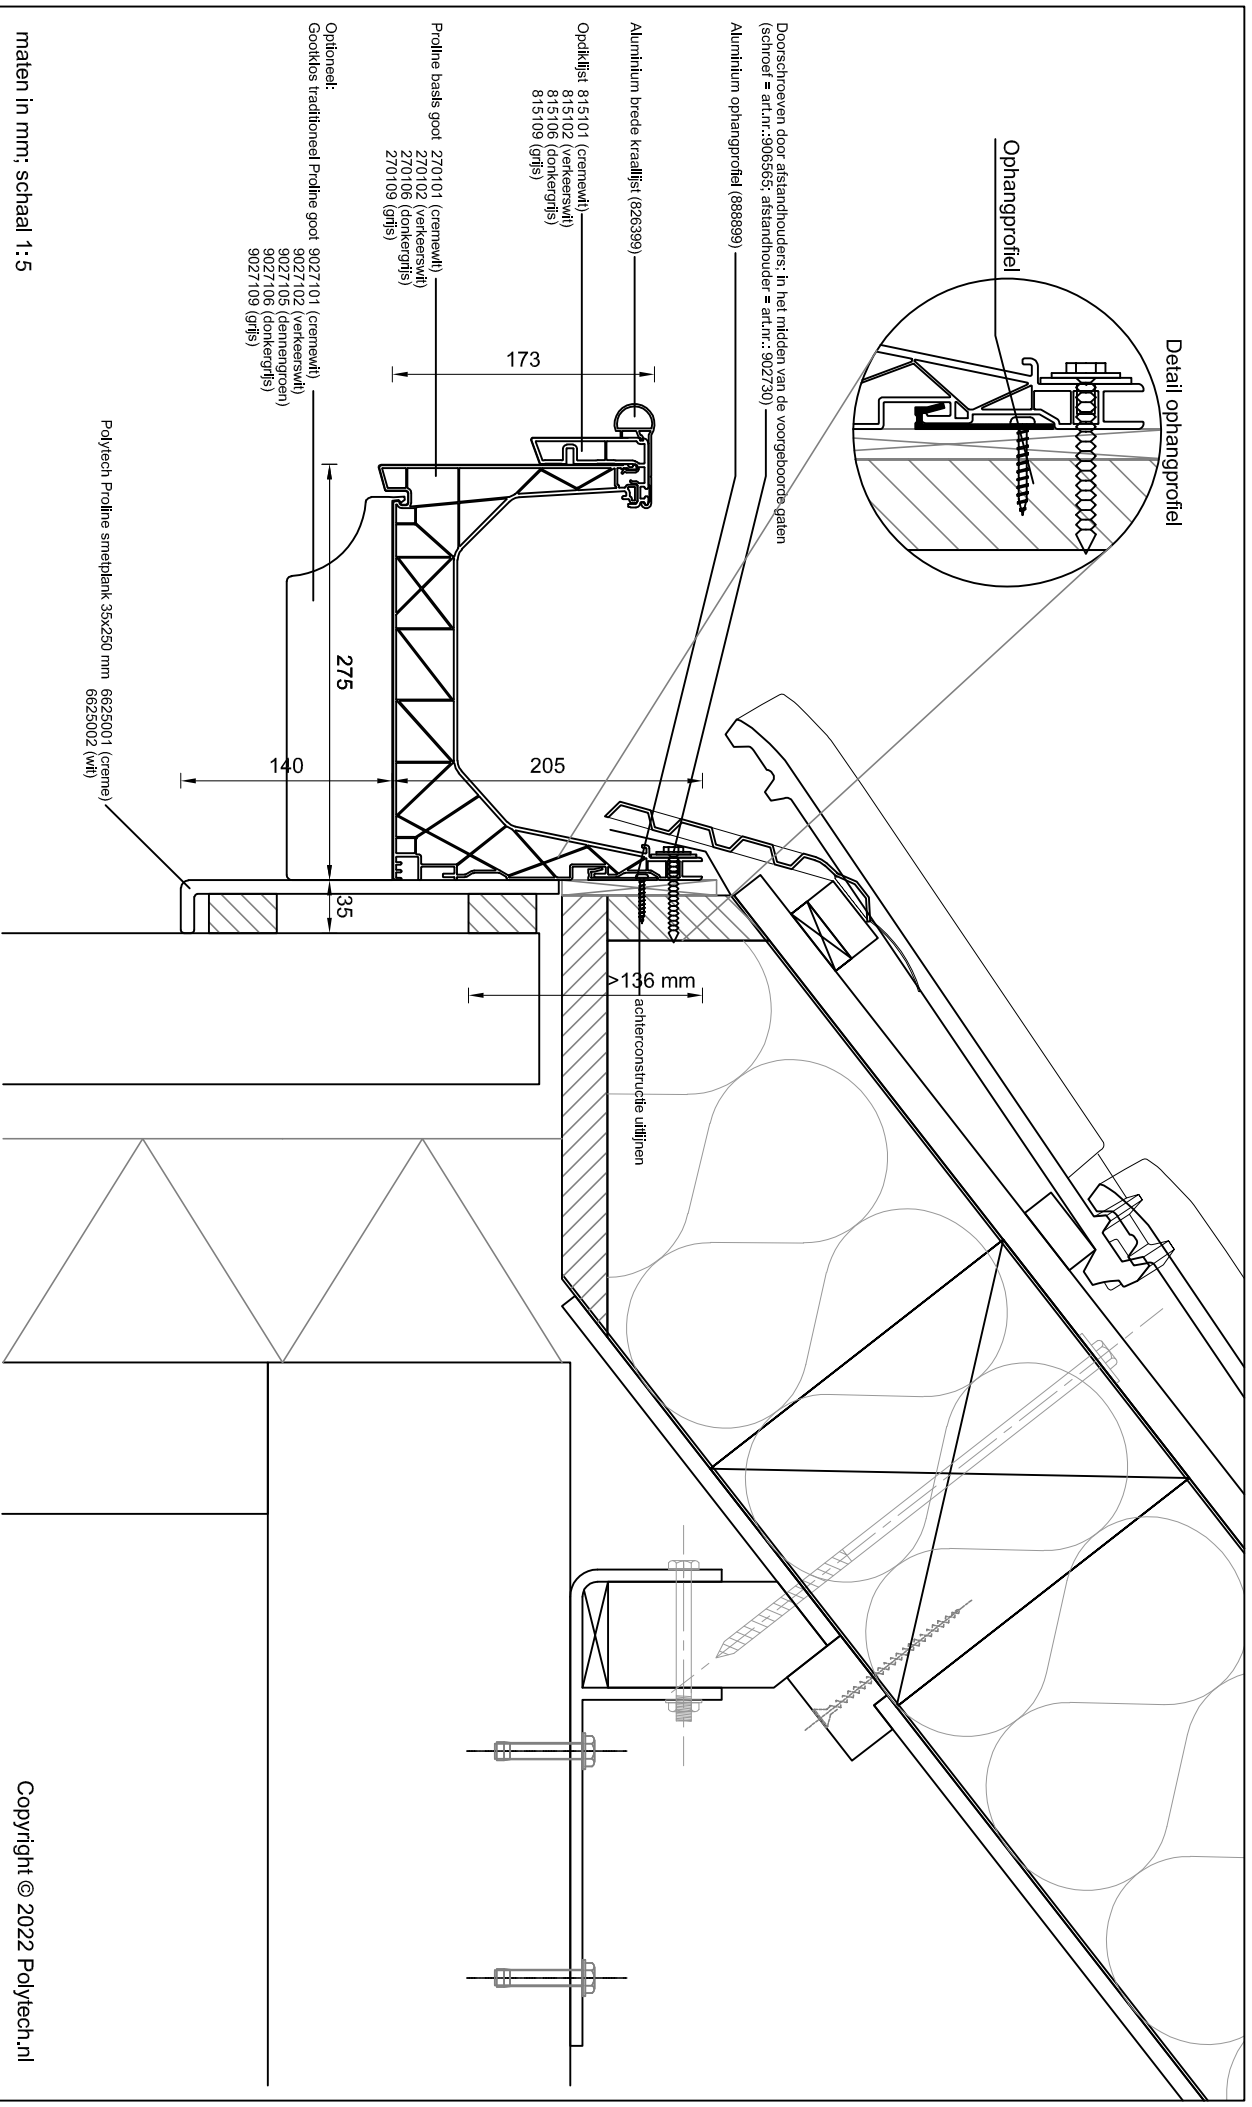

**Betreft: Proline basis goot met opdklijst en aluminium brede kraallijst
Smelplank + gootklos**

Detailnummer:

275.51.63.66.1

Copyright © 2022 Polytech.nl

A4

Polytech Kunststoffen BV Nijverheidslaan 56 9581 EK Musselkanaal T: +31 (0)599-417 444 F: +31 (0)599-417 170 www.polytech.nl info@polytech.nl

Polytech
dakgoten & dakranden