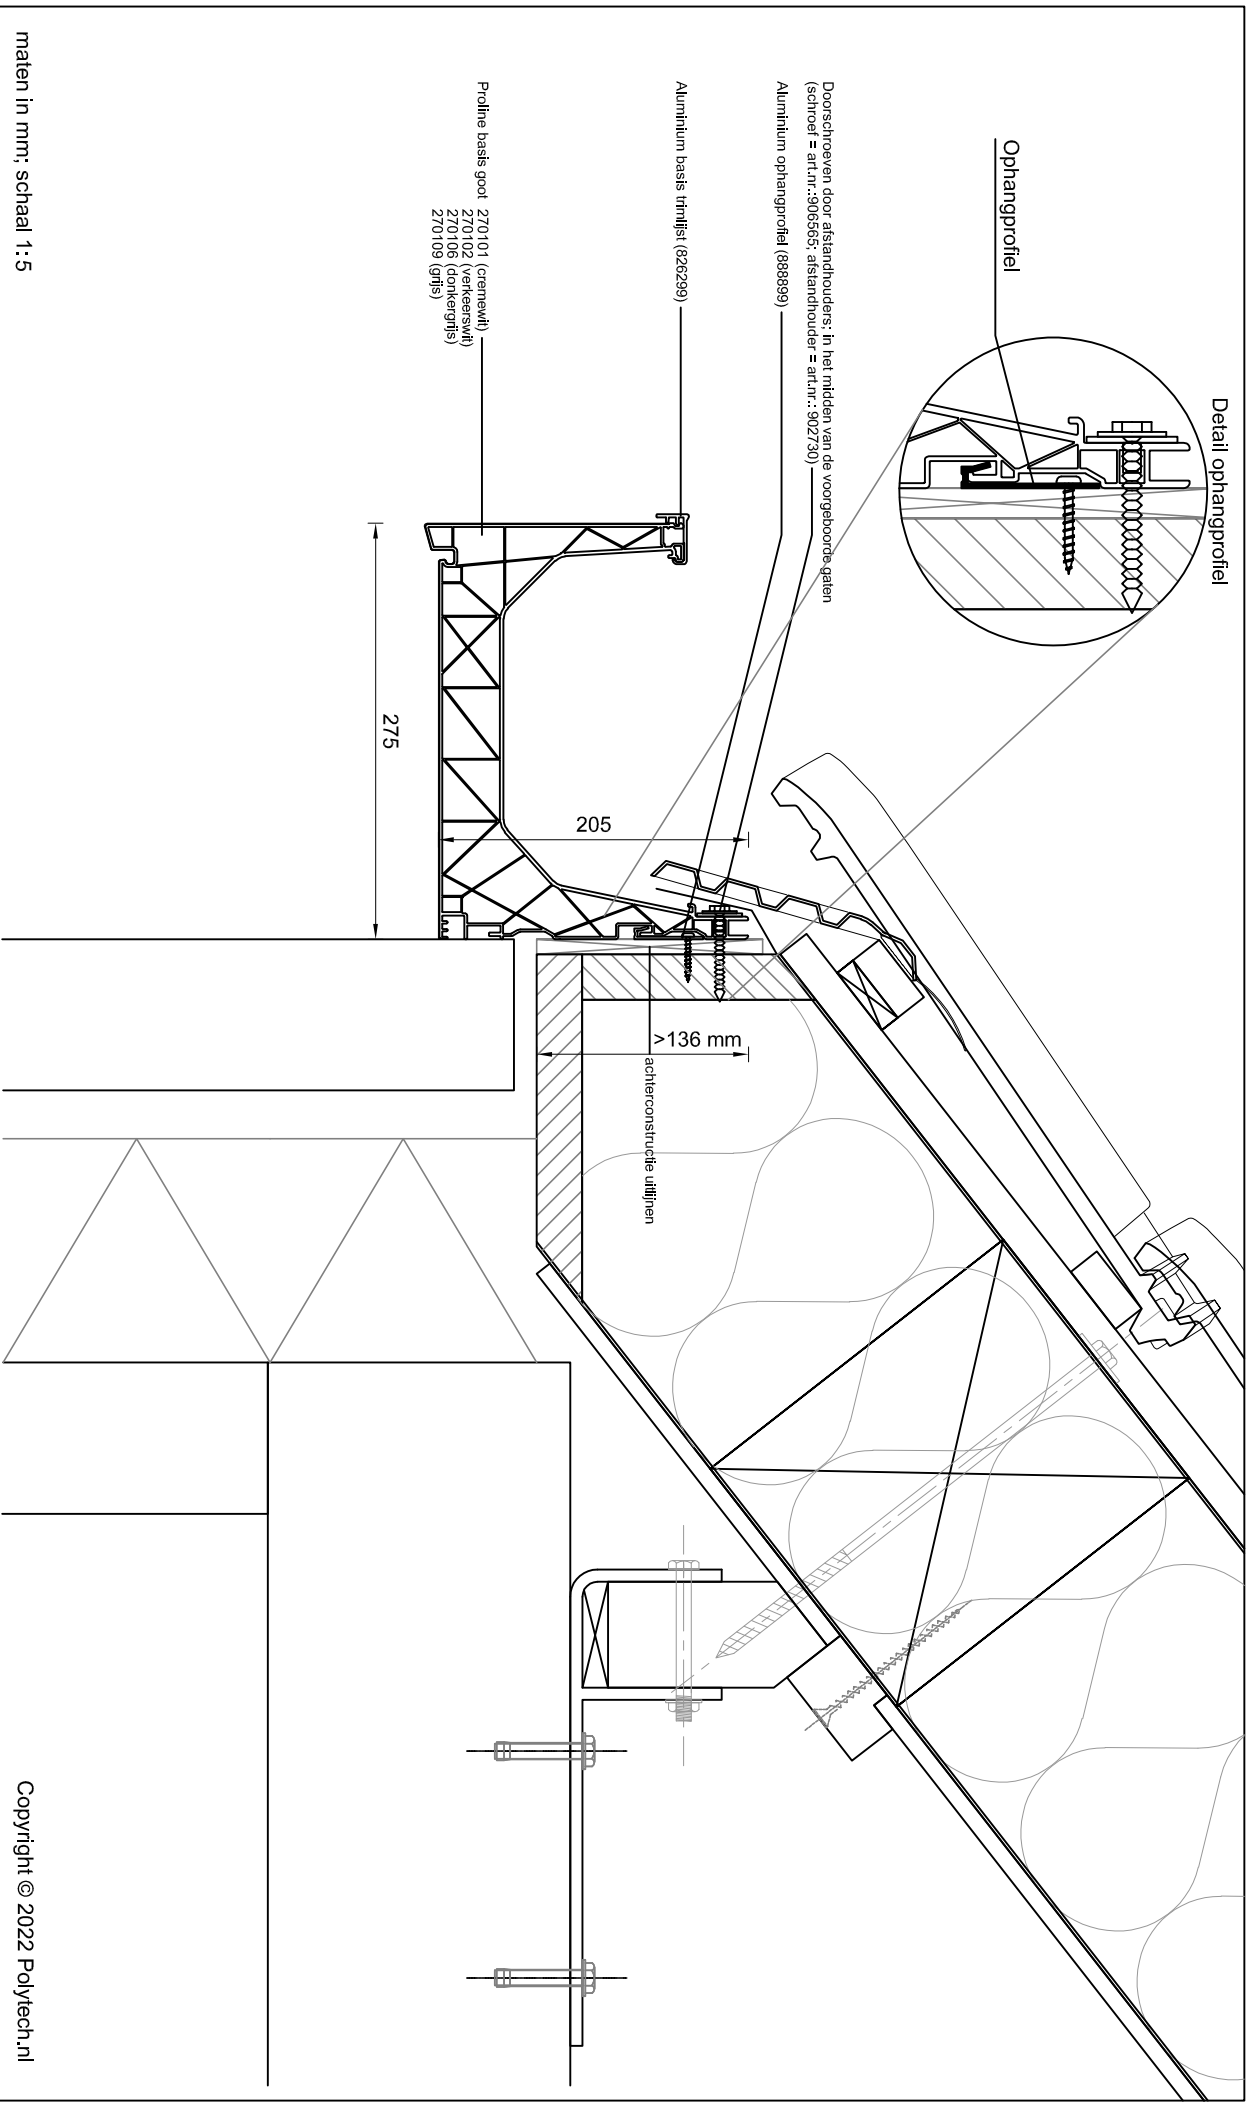

Polytech
dakgoten & dakranden

Copyright © 2022 Polytech.nl

maten in mm; schaal 1:5

Betreff: **Proline basis goot met aluminium basis trimlijst**

Detailnummer:

275.62

Copyright © 2022 Polytech.nl

A4